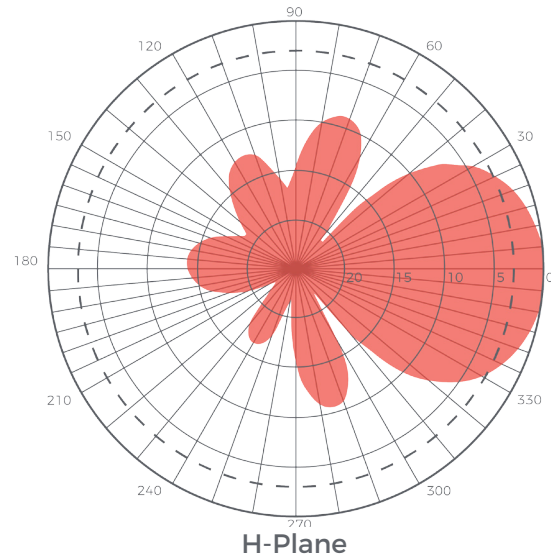

Antenna Patterns

Installation Instructions

1. Install as shown in figure, polarization is chosen as needed, fix the antenna on the mounting mast;
2. Adjust the antenna azimuth to maximize the signal, tighten all the screws, and then waterproof the connector.

About Adaptrum

Driving both technical and regulatory innovations, Adaptrum has pioneered the use of previously underutilized TV White Space spectrum. Founded by leading experts in wireless communications, our creative and experienced team is committed to fundamentally changing the wireless industry and enabling universally affordable broadband.