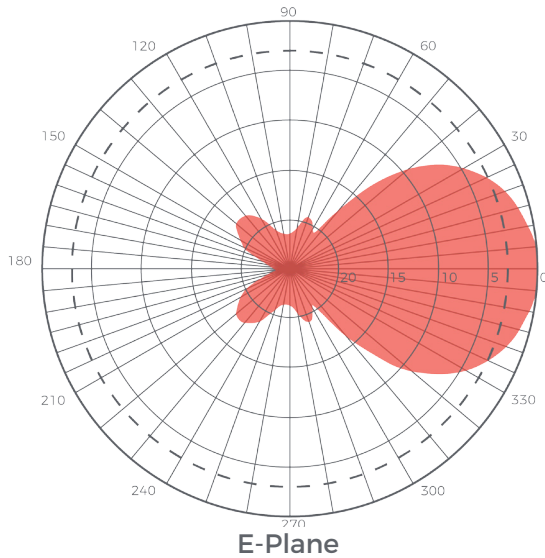

Antenna Patterns

Installation Instructions

1. Install as shown in figure, polarization is chosen as needed, fix the antenna on the mounting mast;
2. Adjust the antenna azimuth to maximize the signal, tighten all the screws, and then waterproof the connector.

About Adaptrum

Driving both technical and regulatory innovations, Adaptrum has pioneered the use of previously underutilized TV White Space spectrum. Founded by leading experts in wireless communications, our creative and experienced team is committed to fundamentally changing the wireless industry and enabling universally affordable broadband.