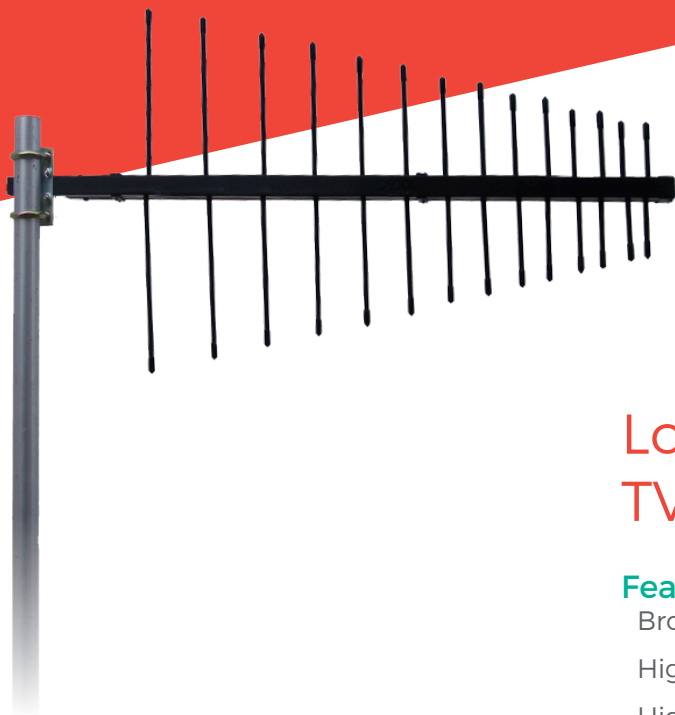

Adaptrum

LP Antenna

Log-Periodic Yaggy TV White Space Antenna

Features

- Broadband, low VSWR
- High gain, High F/B Ratio
- High quality aluminum alloy material
- Connector with a low loss cable
- Ideal for long-distance communication

Electrical Specifications

Frequency range	400-800 MHz
Polarization	Vertical
Gain	11dBi
Half-power beam width	
E-Plane	50°
H-Plane	65°
Front-to-back ratio	≥22 dB
Impedance	50 Ω
VSWR	≤1.5
Maximum power	200 W

Mechanical Specifications

Connector	4ft Coax Pig-tail w/ TNC-Male
Dimensions	45.7 x 14.2 in (116 x 36 cm)
Weight	3.5 lbs (1.6 kg)
Antenna material	Aluminum alloy
Antenna color	Black
Suitable mast diameter	40-50 mm