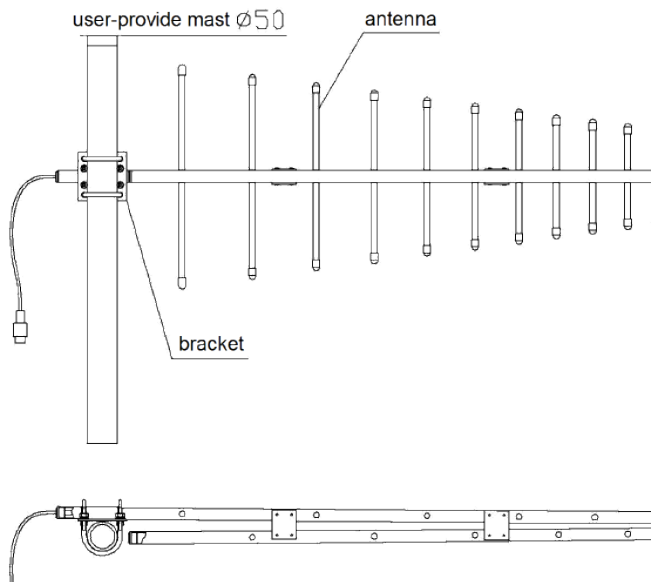

Adaptrum

LP Antenna

Log-Periodic Yaggy TV White Space Antenna

Features

- Broadband, low VSWR
- High gain, High F/B Ratio
- High quality aluminum alloy material
- Connector with a low loss cable
- Ideal for long-distance communication

Electrical Specifications

Frequency range	400-800 MHz
Polarization	Vertical
Gain	11dBi
Half-power beam width	
E-Plane	50°
H-Plane	65°
Front-to-back ratio	≥22 dB
Impedance	50 Ω
VSWR	≤1.5
Maximum power	200 W

Mechanical Specifications

Connector	4ft Coax Pig-tail w/ TNC-Male
Dimensions	45.7 x 14.2 in (116 x 36 cm)
Weight	3.5 lbs (1.6 kg)
Antenna material	Aluminum alloy
Antenna color	Black
Suitable mast diameter	40-50 mm

Antenna Patterns

Installation Instructions

1. Install as shown in figure, polarization is chosen as needed, fix the antenna on the mounting mast;
2. Adjust the antenna azimuth to maximize the signal, tighten all the screws, and then waterproof the connector.